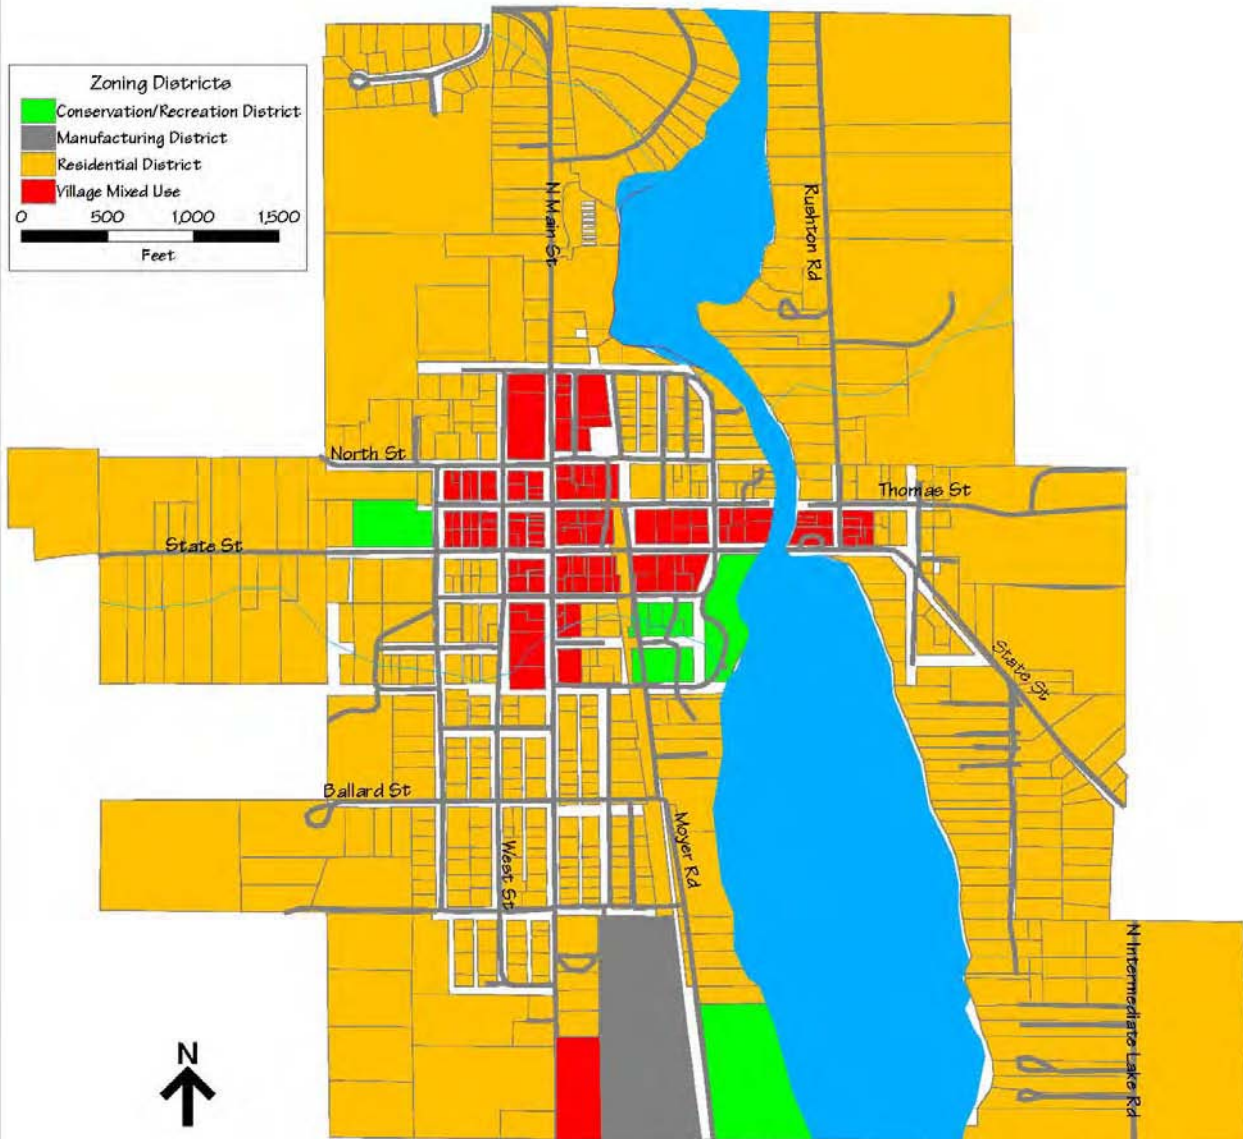

# Village of Central Lake Zoning Map

## Antrim County, Michigan

Source data: Antrim County Equalization Department,  
Michigan Department of Natural Resources

Adopted: December 11, 2006  
Effective: February 13, 2006

Prepared by: M.C. Planning & Design  
Map Date: December 15, 2006